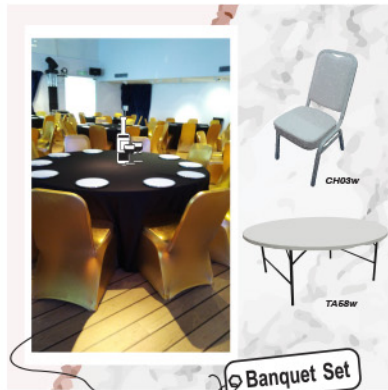

Banquet Set

EON 220