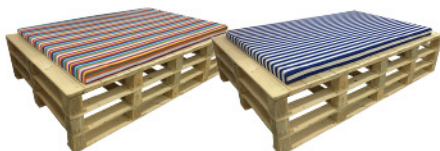

SF75ux
Pallet-ux Seat
173 x 115 x 46SH (cm)

SF75rx
Pallet-rx Seat
173 x 115 x 46SH (cm)